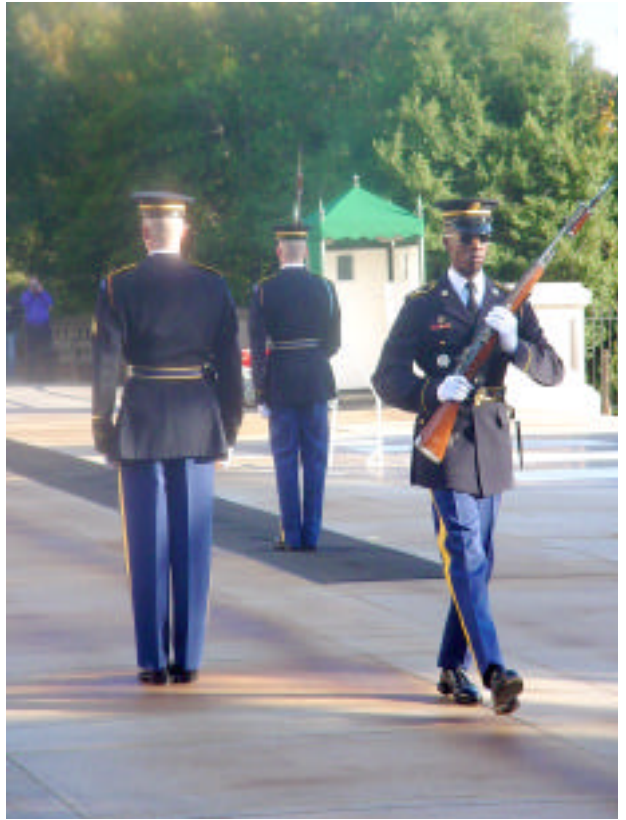

Las Vegas.
Bottom photo of the Hollywood sign in California.

New Orleans.

Alto sign in Tijuana, Mexico. California thermometer the height of the highest temperature reached in Death Valley. Greek columns at Chicago skyline. The Milwaukee Art Museum's plane. Toronto skyline from the water. A wall mural on 194 in Chicago, with members of the Bulls painted on the wall. Los Angeles trees.

Chicago loop mirrored building

the Milwaukee Art Museum

the Milwaukee Art Museum

The Capitol Building

Georgetown.

The White House

A Georgetown statue of men painting.

The 2003 Changing of the Guards at the Tomb of the Unknown Soldier, Arlington National Cemetery

Edited Chicago skyline, with mountains from the Alps,
Russian churches, Big Ben, and an Egyptian Pyramid.

Miami building, New Hampshire house, and farmland in Pennsylvania.
Bottom: the USS Constitution. Opposite: Instrument with strings, Kent, Ohio.