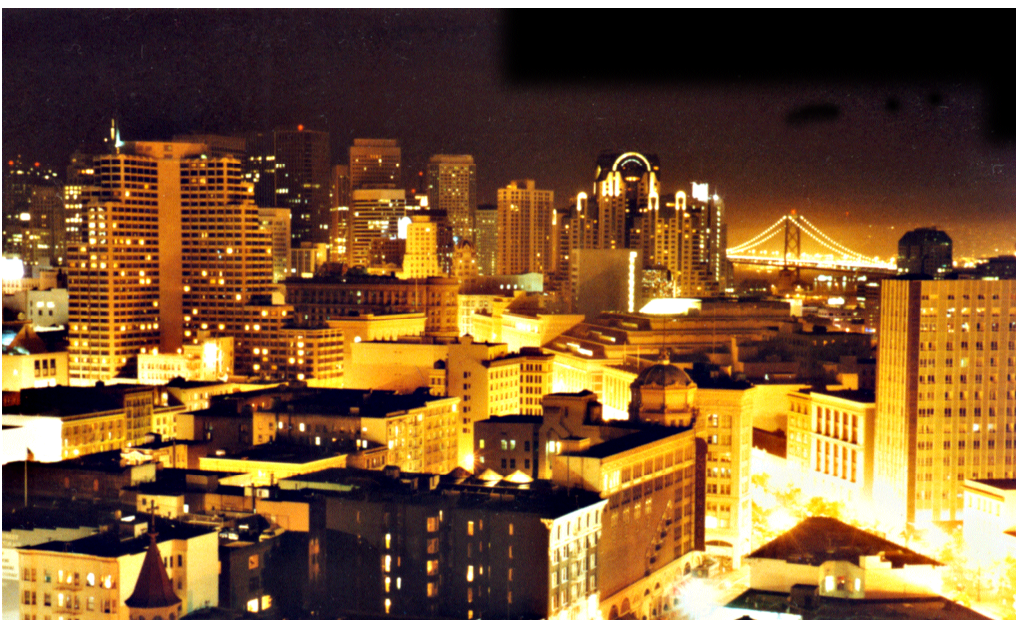

Las Vegas.
Bottom photo of the Hollywood sign in California.

New Orleans.

Alto sign in Tijuana, Mexico. California thermometer the height of the highest temperature reached in Death Valley. Greek columns at Chicago skyline. The Milwaukee Art Museum's plane. Toronto skyline from the water. A wall mural on 194 in Chicago, with members of the Bulls painted on the wall. Los Angeles trees.

New Orleans

Bridges from Louisiana and West Virginia. Power lines from Pasadena, California. Bottom: Light house in Maine.

The John Hancock building

The Sears Tower

Los Angeles, graves at the Punchbowl Memorial Cemetery of the Pacific in Ohá, and San Francisco

Chicago loop mirrored building

the Milwaukee Art Museum

the Milwaukee Art Museum

The Capitol Building

Georgetown.

The White House

A Georgetown statue of men painting.

The 2003 Changing of the Guards at the Tomb of the Unknown Soldier, Arlington National Cemetery

Edited Chicago skyline, with mountains from the Alps,
Russian churches, Big Ben, and an Egyptian Pyramid.

Miami building, New Hampshire house, and farmland in Pennsylvania.
Bottom: the USS Constitution. Opposite: Instrument with strings, Kent, Ohio.